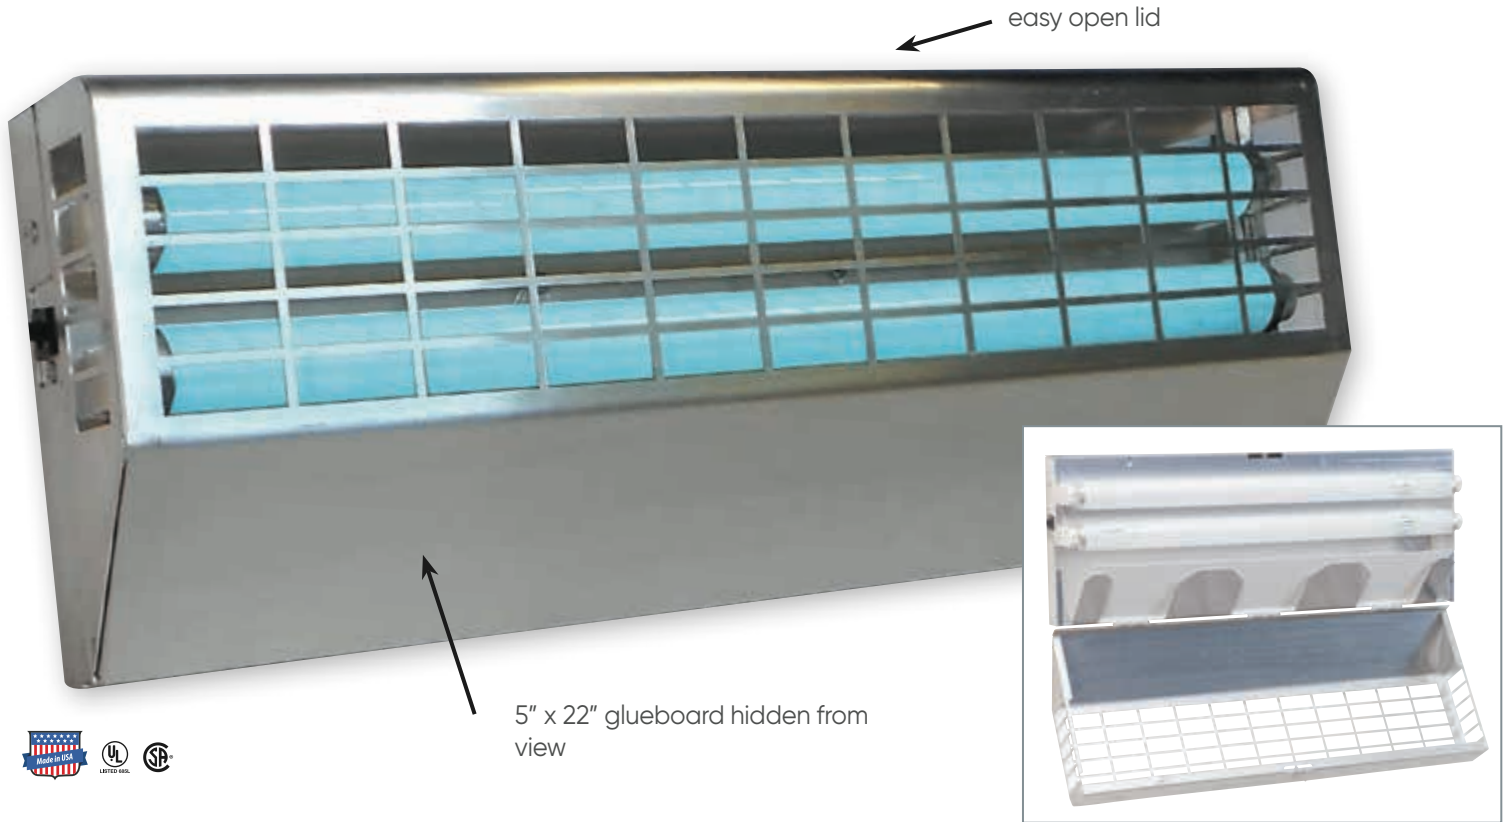

GT-220 - Aluminum

40 watts

Wall Mounted Adhesive Trap

Warehouses, Bakeries, Hospitals,
Food Manufacturing, Restaurants,
Commercial Kitchens

LIGHTWEIGHT, COMMERCIAL

- 24-hour, non-chemical trapping
- Uses one 5"x22" glueboard
- Energy-efficient U.V. Insect Lamps (2 - 20 watt)
- Color & Material: Aluminum - Will NOT rust
- Attraction Range: 1800 sq. ft.
- UL approved/listed, 115v/60hz, with 6' cord
- FDA & USDA accepted under current code
- Dimensions: 24.75"W x 9"H x 3.75"D
- **3 year limited warranty**

The **GT-220 - Aluminum** will not rust. Flying insects are attracted to the ultraviolet light and captured on a replaceable adhesive board inside the unit. Position 5-6 feet above the floor for best results.

lid acts as a tray while servicing

| PRODUCT | PART NUMBER(S) | |
|---------------------------------------|------------------------|-------------------|
| | REGULAR BULBS | SHATTERPOOF BULBS |
| GT-220 ALUMINUM | GT-220 | GT-220S |
| Dimensions: | 24.75"w x 9"h x 3.75"d | |
| Color/Material: | Aluminum | |
| UV Light Output: | 40 watts | |
| BULBS - GT-220 ALUMINUM | | PART NUMBER |
| 20 watt 24" F20T12350BL | | EL-07 |
| 20 watt 24" Safety Coated F20T12350BL | | EL-07S |
| GLUEBOARD | | PART NUMBER |
| 5"x22" White - 24/pk | | EL-58 |
| 5"x22" Black - 24/pk | | EL-59 |