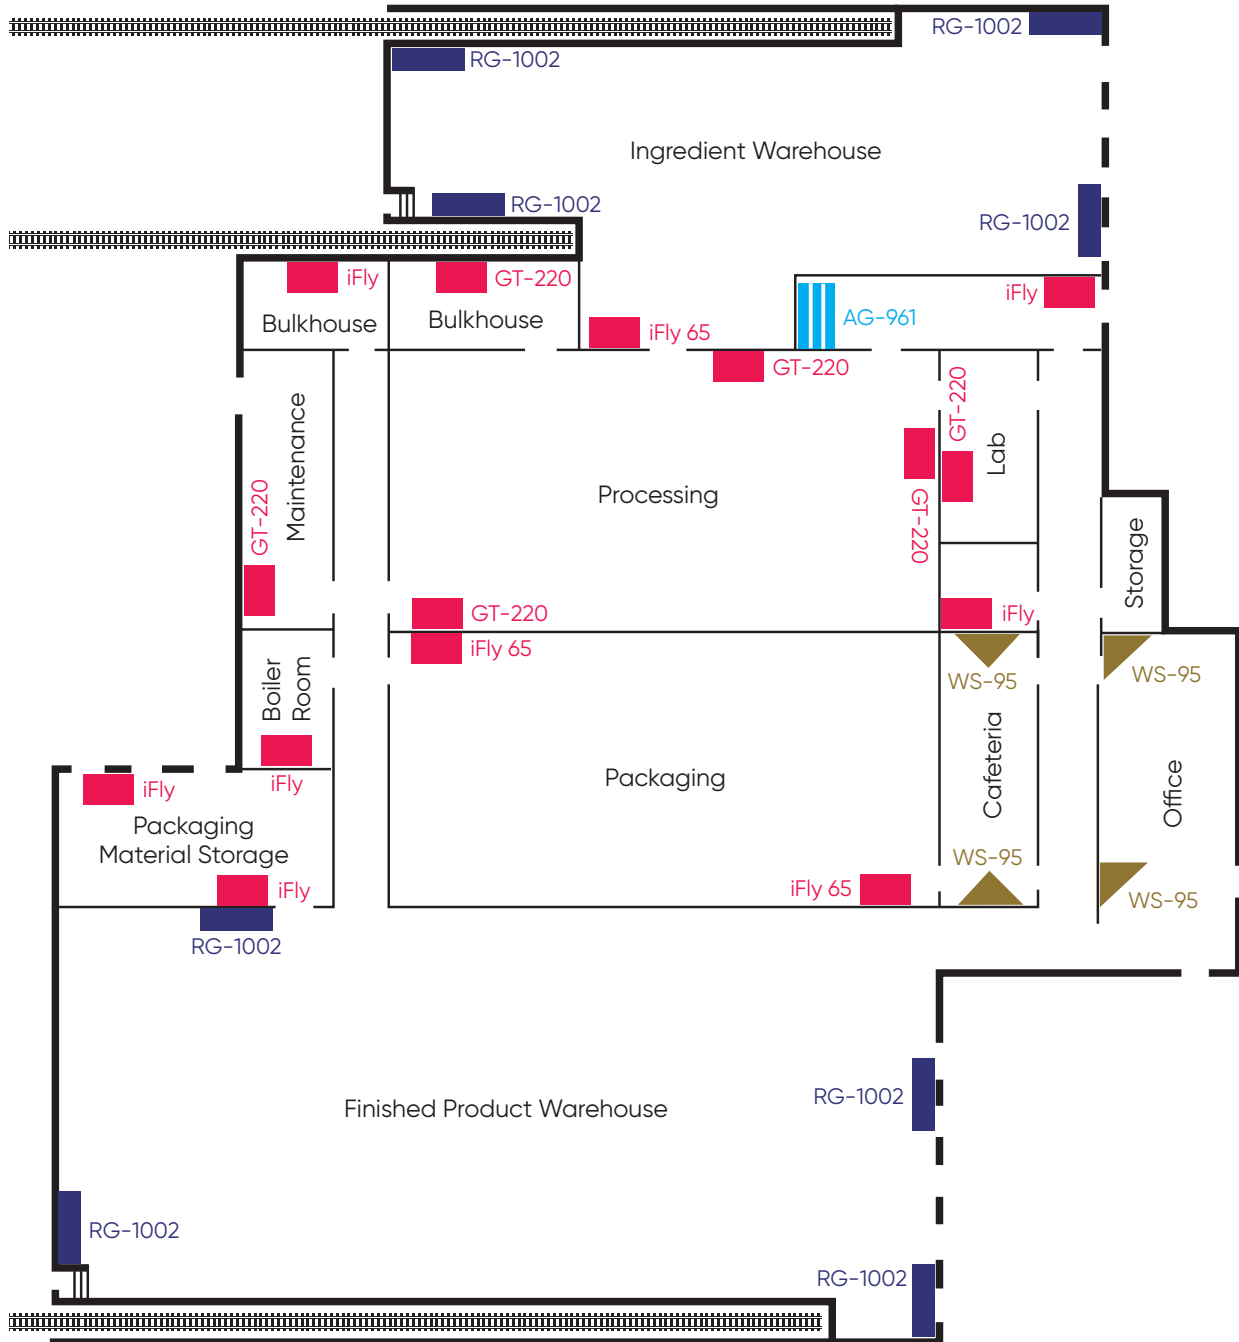

FLY CONTROL REFERENCE MAP FOR FOOD PROCESSING FACILITIES

**FRUIT FLY CONTROL/
SMALL FLY CONTROL**
DECORATIVE TRAPS

INDUSTRIAL ADHESIVE TRAPS
PORTABLE TRAPS
LARGE INDUSTRIAL GRID TRAPS