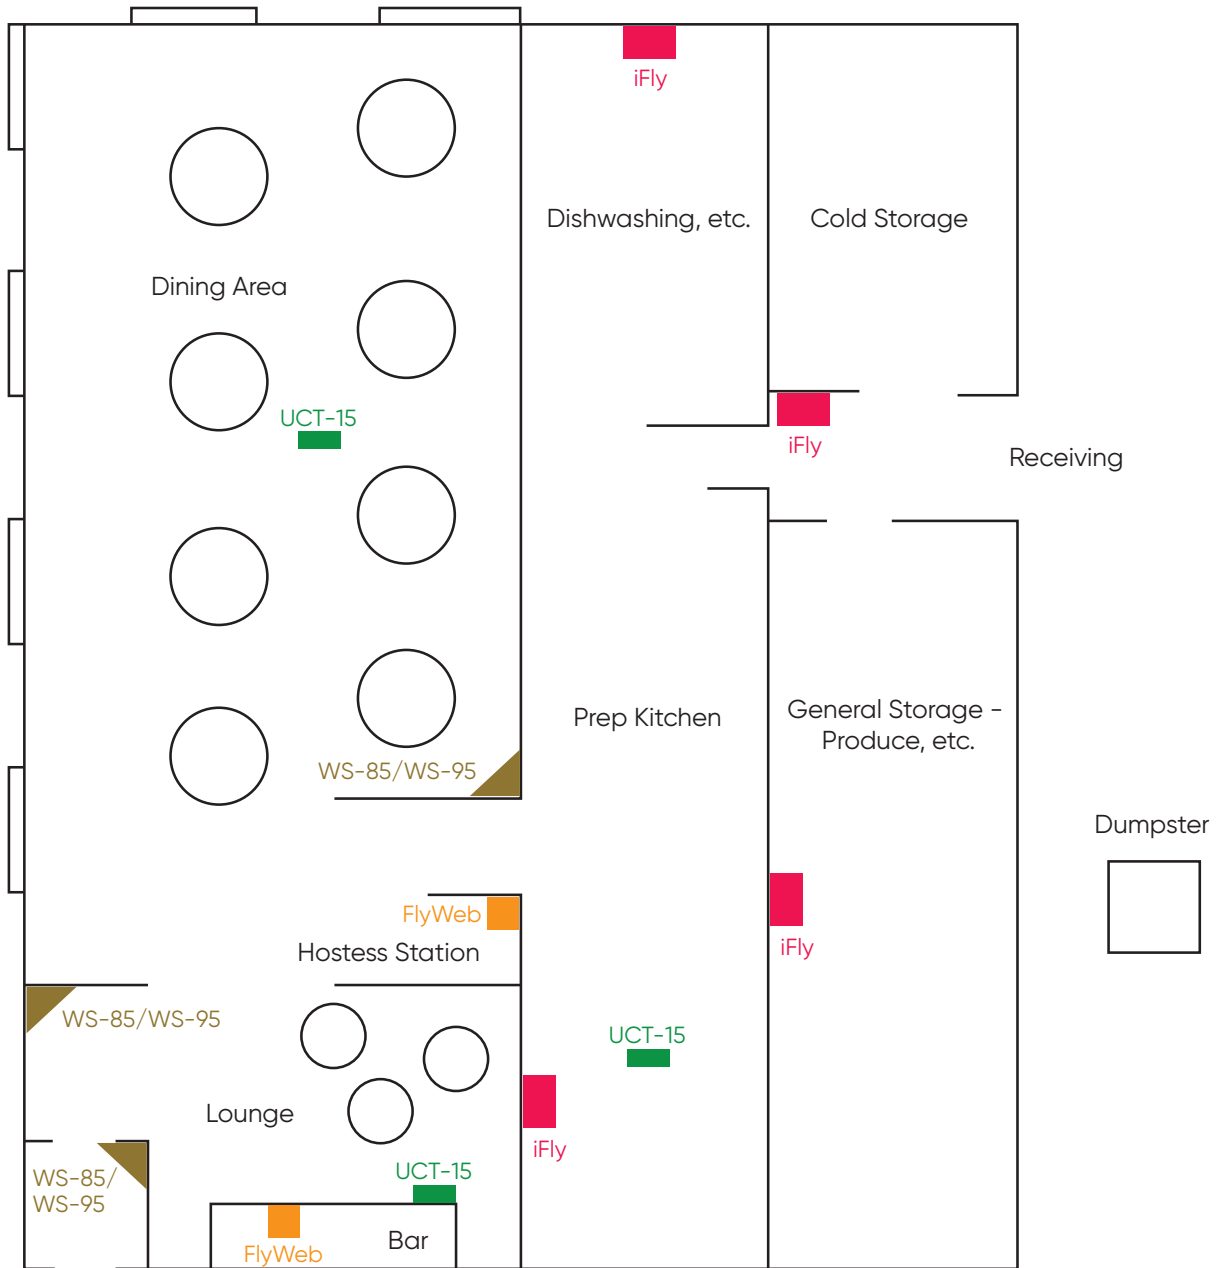

# FLY CONTROL REFERENCE MAP FOR RESTAURANTS

Front Entry

**FRUIT FLY CONTROL/  
SMALL FLY CONTROL**  
**DIRECT PLUG IN/MULTIPURPOSE**

**DECORATIVE TRAPS**  
**INDUSTRIAL ADHESIVE TRAPS**