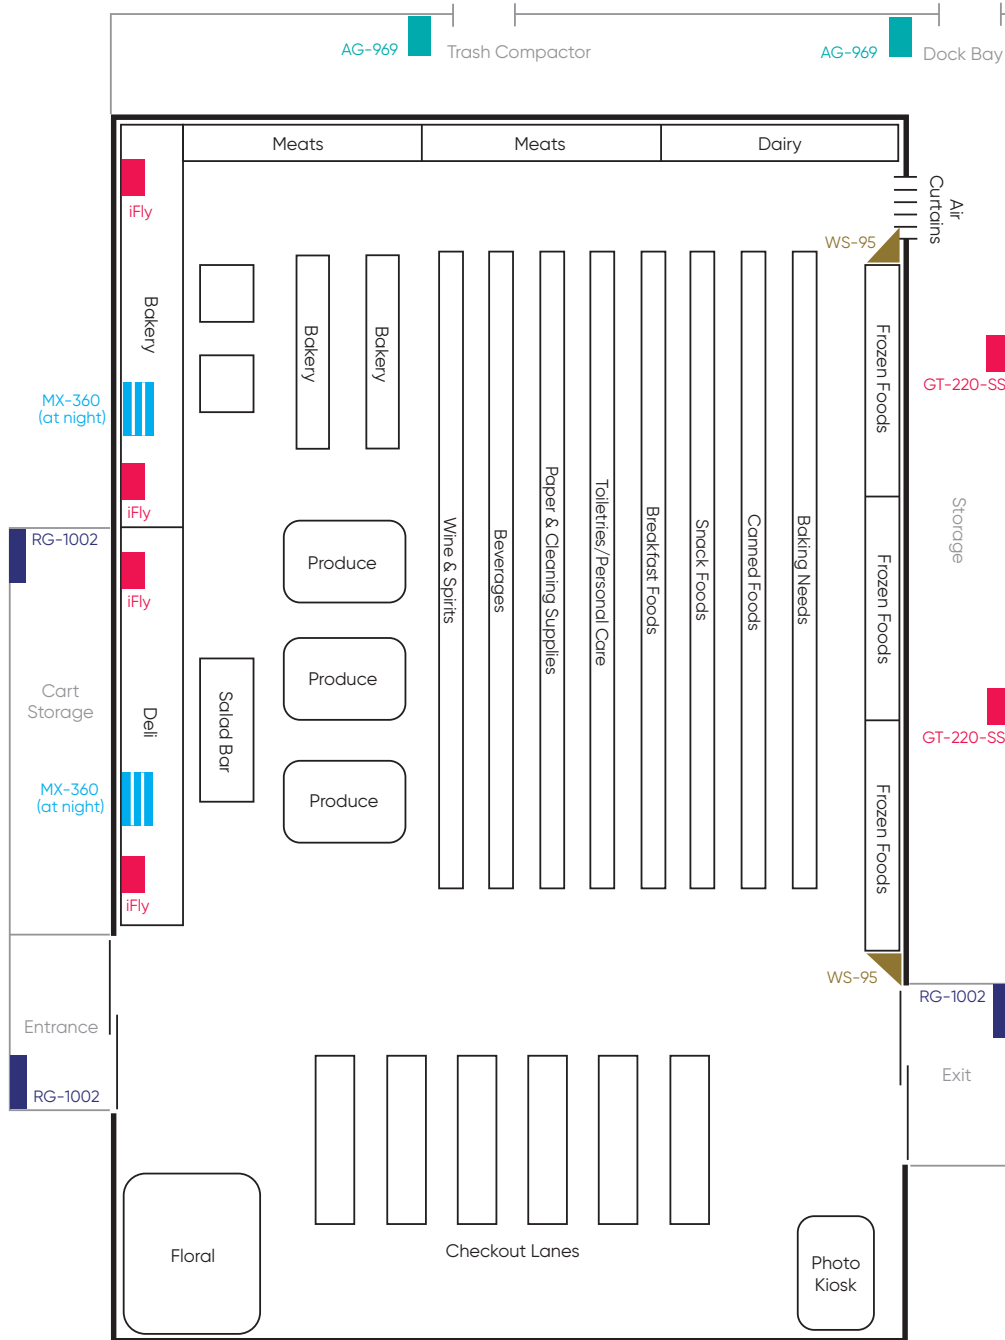

# FLY CONTROL REFERENCE MAP FOR SUPERMARKETS

**FRUIT FLY CONTROL/  
SMALL FLY CONTROL  
DECORATIVE TRAPS**

**INDUSTRIAL ADHESIVE TRAPS  
PORTABLE TRAPS  
LARGE INDUSTRIAL GRID TRAPS**